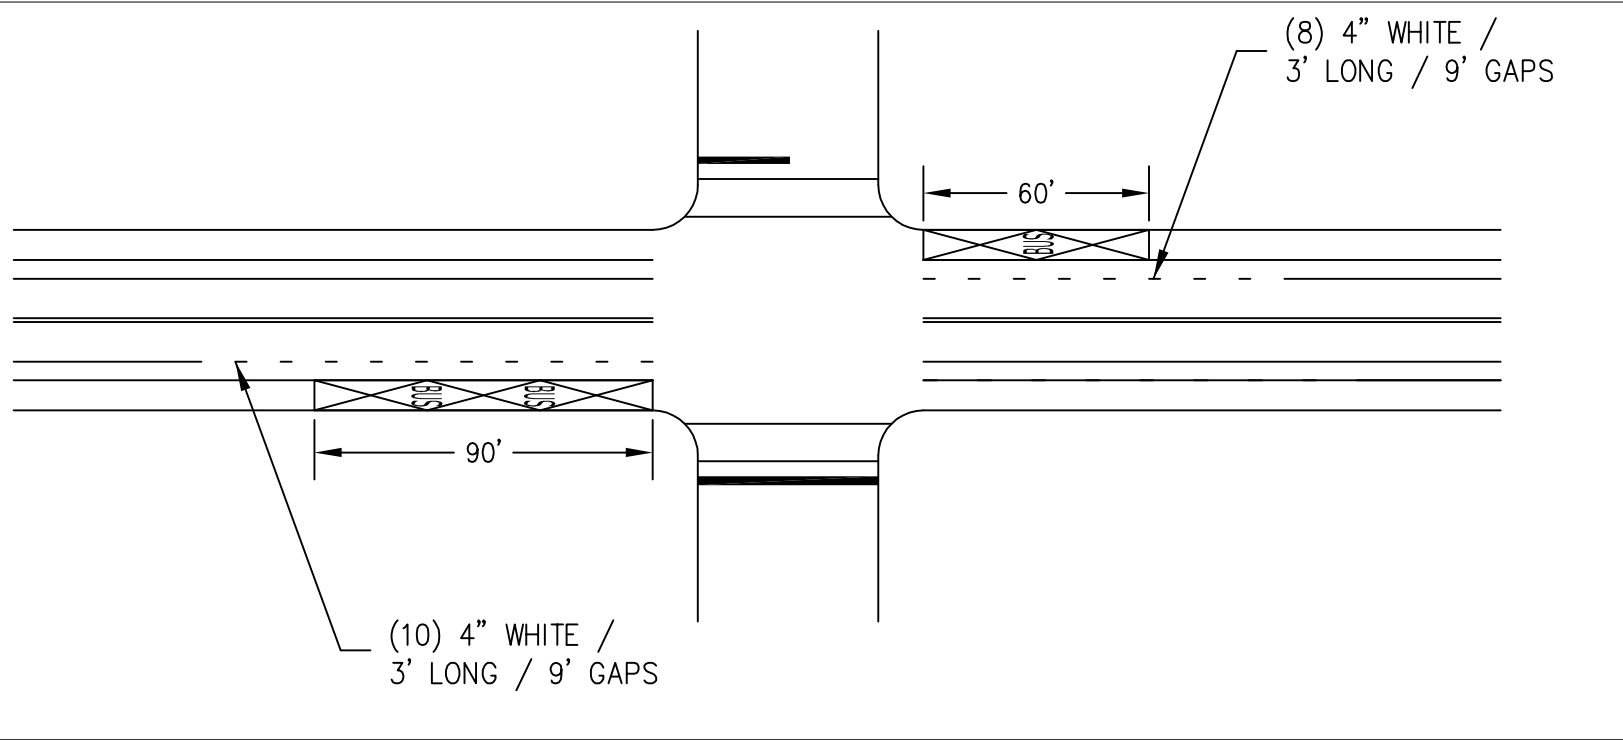

CITY OF PHILADELPHIA
DEPARTMENT OF STREETS

BIKE LEGEND

DATE	11/05/14	SHEET 1 OF 1
REVISED	3/06/15	
APPROVED: V.L.F.		

DRAWING NO.
PM0103

Turning Lane

Through Turning Lane Transition

LEFT TURN LANE LEGEND DETAIL
NOT TO SCALE

CITY OF PHILADELPHIA
DEPARTMENT OF STREETS

TURN LEGEND PLACEMENT

DATE	11/05/14	SHEET 1 OF 1	DRAWING NO.
REVISED	3/06/15	09/26/16	PM0105
APPROVED:	V.L.F.		

CITY OF PHILADELPHIA DEPARTMENT OF STREETS			
BUS ZONE AND LEGEND DETAIL			
DATE	11/05/14	SHEET 1 OF 1	DRAWING NO.
REVISED	3/06/15		PM0106
APPROVED:	V.L.F.		