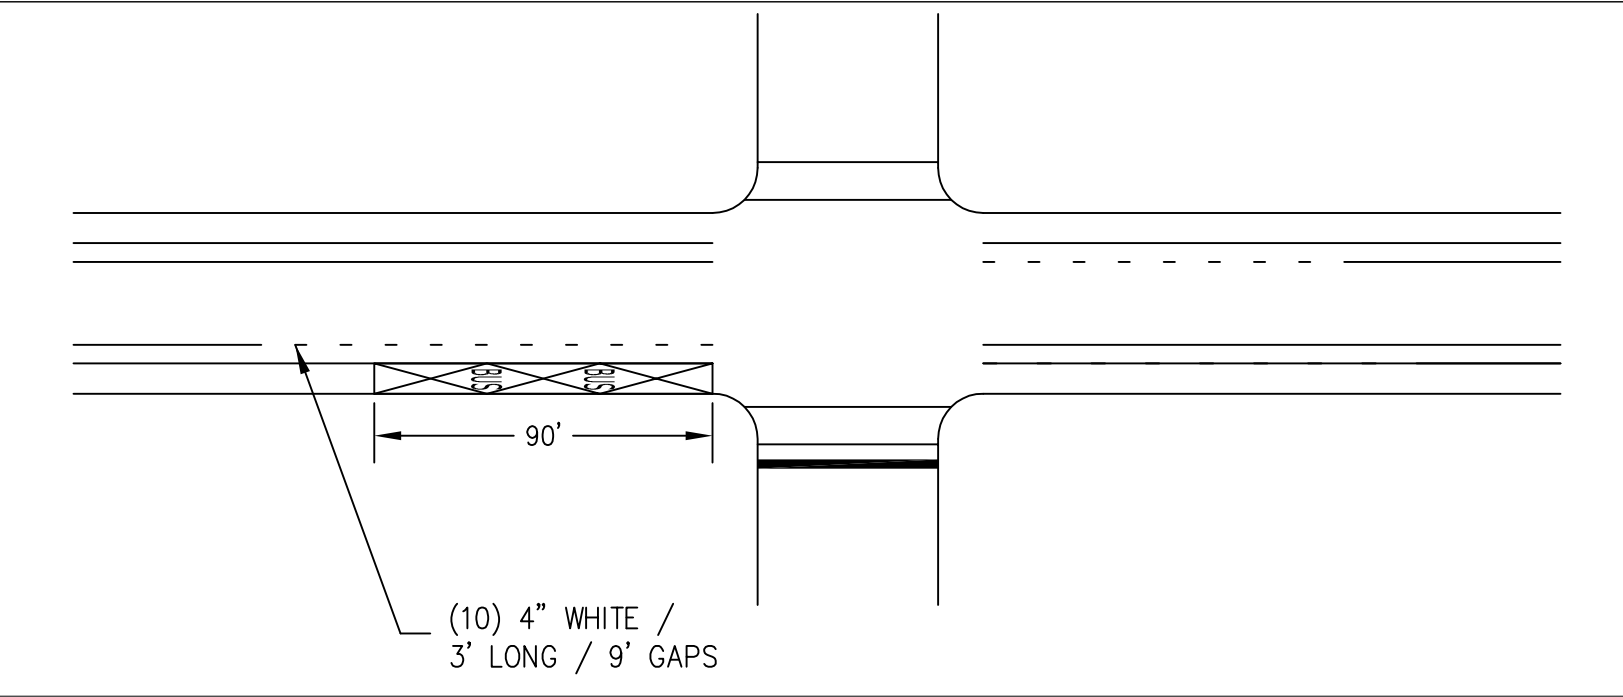

CITY OF PHILADELPHIA
DEPARTMENT OF STREETS

BIKE LEGEND

DATE	11/05/14	SHEET 1 OF 1
REVISED	3/06/15	
APPROVED: V.L.F.		

DRAWING NO.
PM0103

Turning Lane

Through Turning Lane Transition

LEFT TURN LANE LEGEND DETAIL
NOT TO SCALE

CITY OF PHILADELPHIA
DEPARTMENT OF STREETS

TURN LEGEND PLACEMENT

DATE	11/05/14	SHEET 1 OF 1	DRAWING NO.
REVISED	3/06/15	09/26/16	PM0105
APPROVED:	V.L.F.		

CITY OF PHILADELPHIA DEPARTMENT OF STREETS			
BUS ZONE AND LEGEND DETAIL			
DATE	11/05/14	SHEET 1 OF 1	DRAWING NO.
REVISED	3/06/15		PM0106
APPROVED:	V.L.F.		