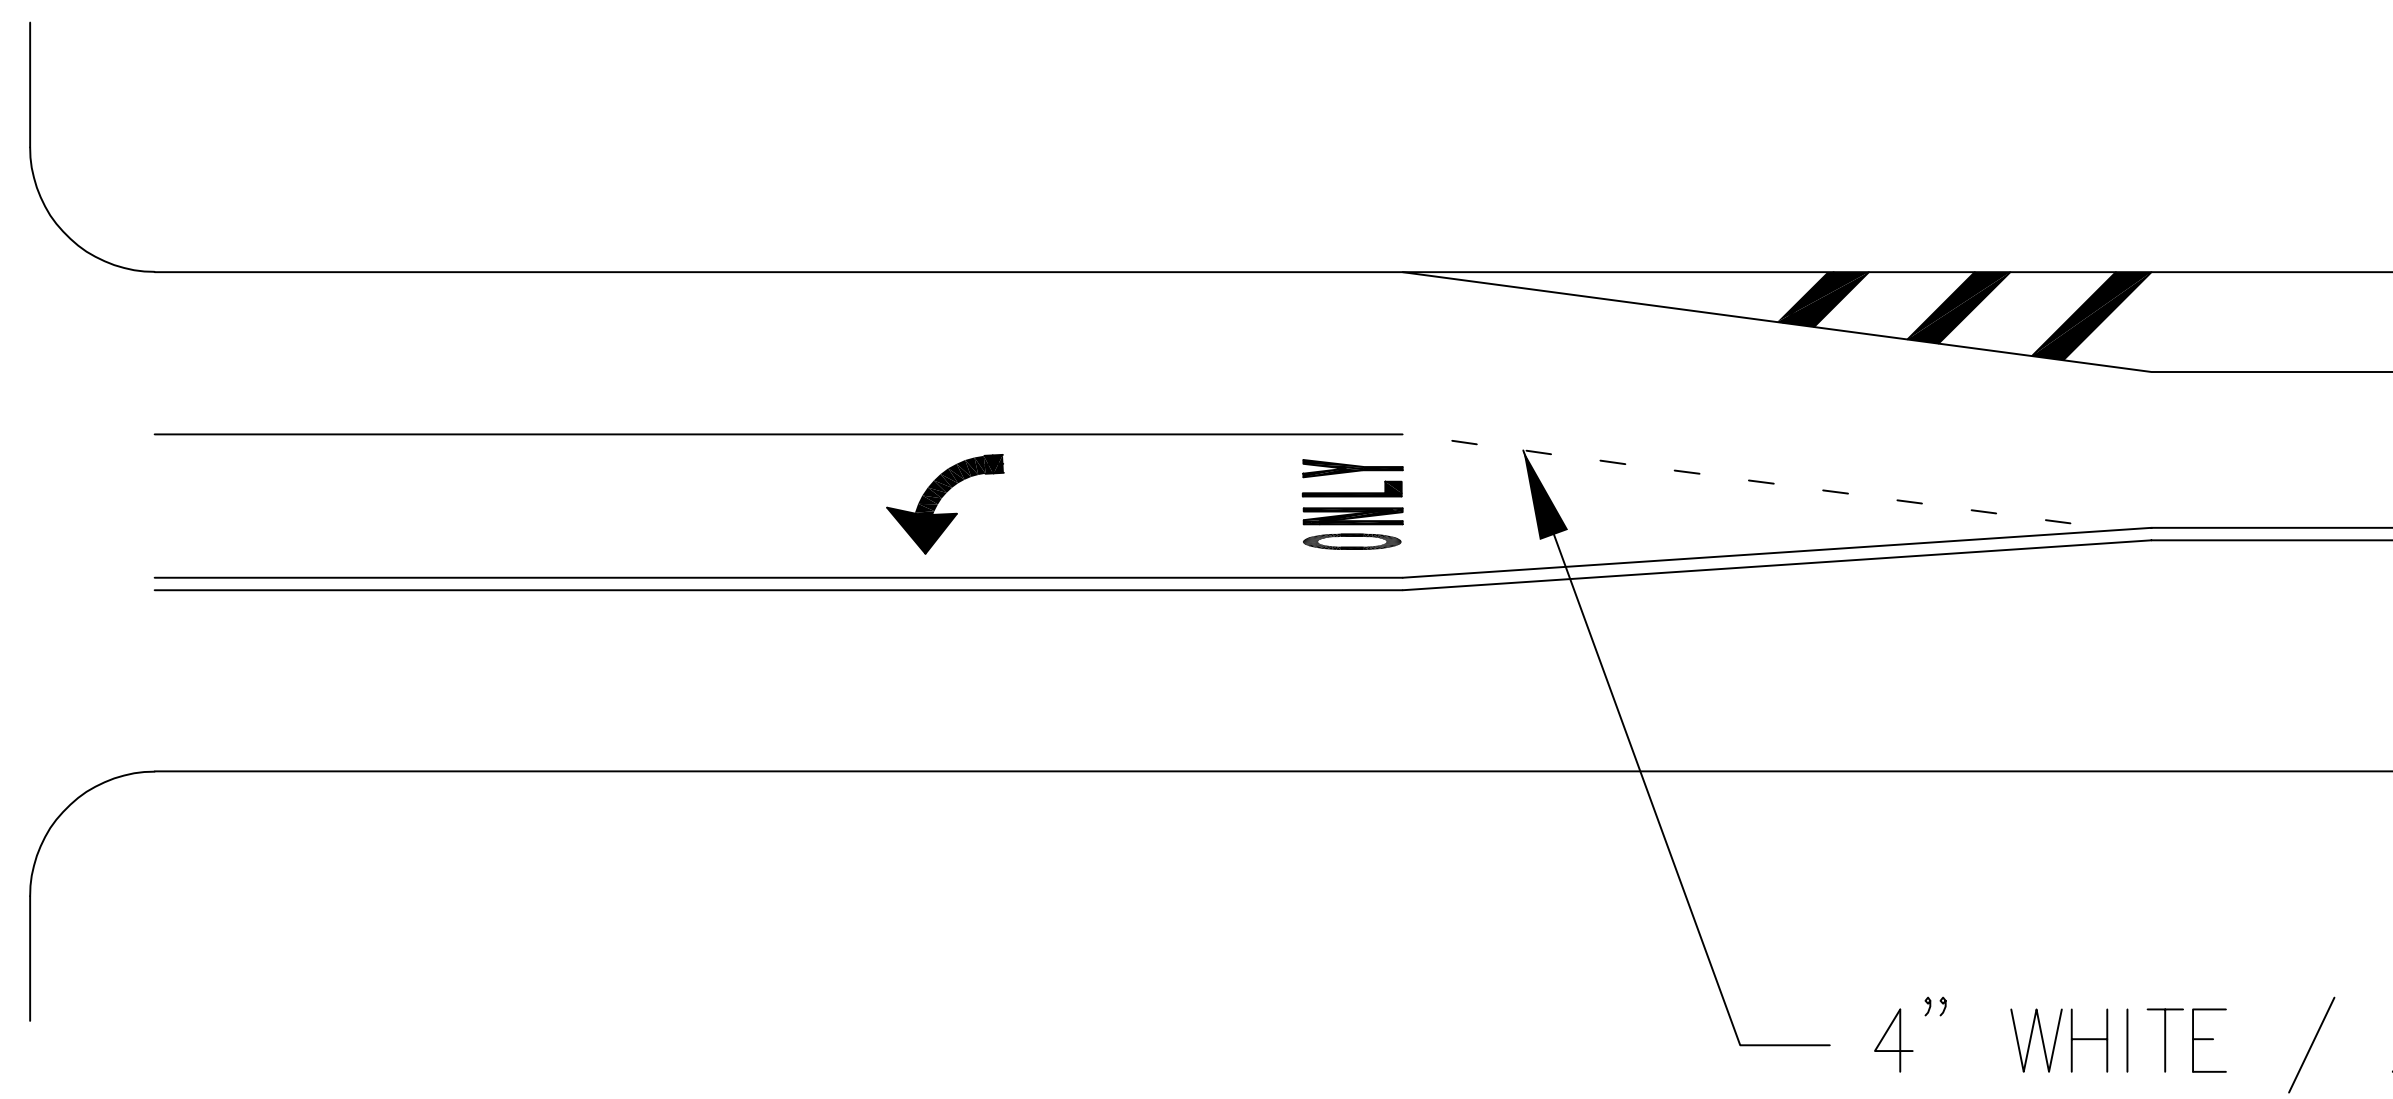

CITY OF PHILADELPHIA
DEPARTMENT OF STREETS

BIKE LEGEND

DATE	11/05/14	SHEET 1 OF 1
REVISED	3/06/15	
APPROVED: V.L.F.		

DRAWING NO.
PM0103

Turning Lane

Through Turning Lane Transition

LEFT TURN LANE LEGEND DETAIL
NOT TO SCALE

CITY OF PHILADELPHIA
DEPARTMENT OF STREETS

TURN LEGEND PLACEMENT

DATE	11/05/14	SHEET 1 OF 1	DRAWING NO.
REVISED	3/06/15	09/26/16	PM0105
APPROVED:	V.L.F.		

CITY OF PHILADELPHIA DEPARTMENT OF STREETS			
BUS ZONE AND LEGEND DETAIL			
DATE	11/05/14	SHEET 1 OF 1	DRAWING NO.
REVISED	3/06/15		PM0106
APPROVED:	V.L.F.		