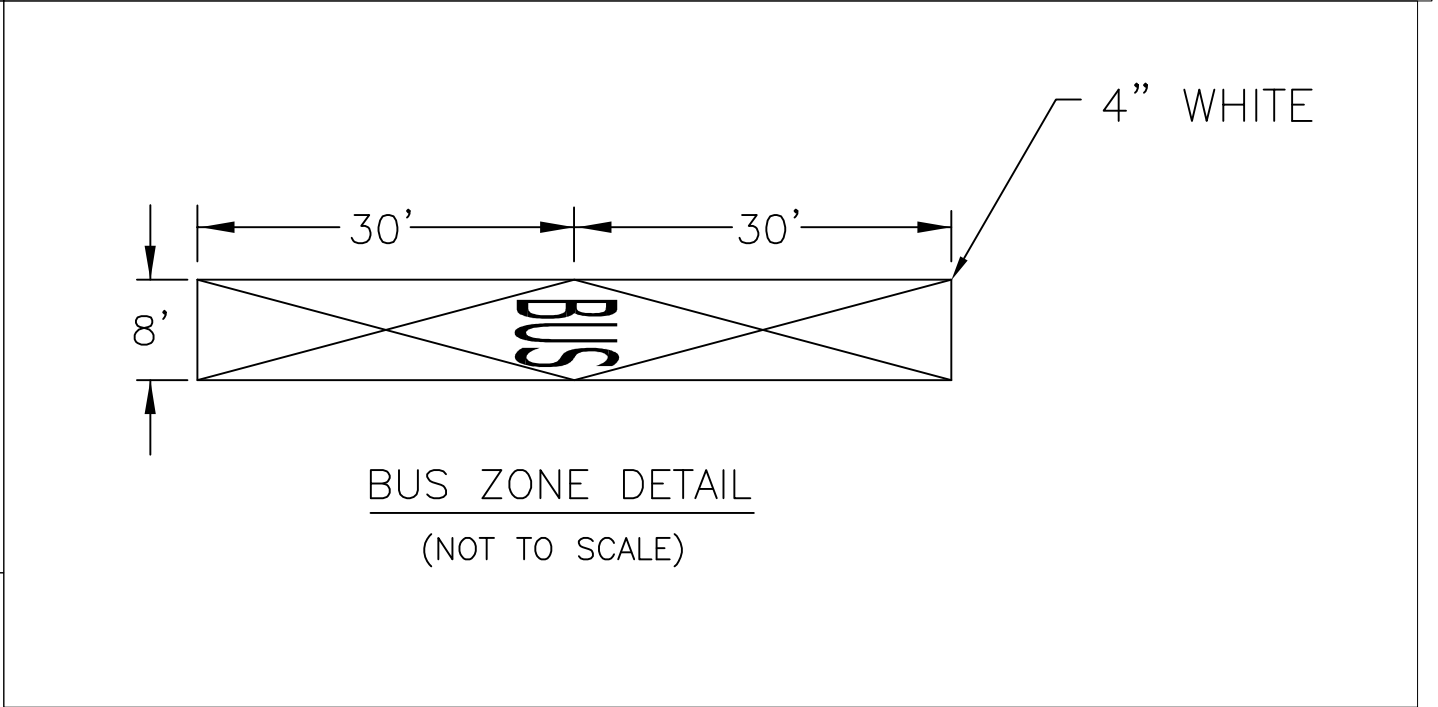

CITY OF PHILADELPHIA DEPARTMENT OF STREETS			
BUS ZONE AND LEGEND DETAIL			
DATE	11/05/14	SHEET 1 OF 1	DRAWING NO.
REVISED	3/06/15		PM0106
APPROVED:	V.L.F.