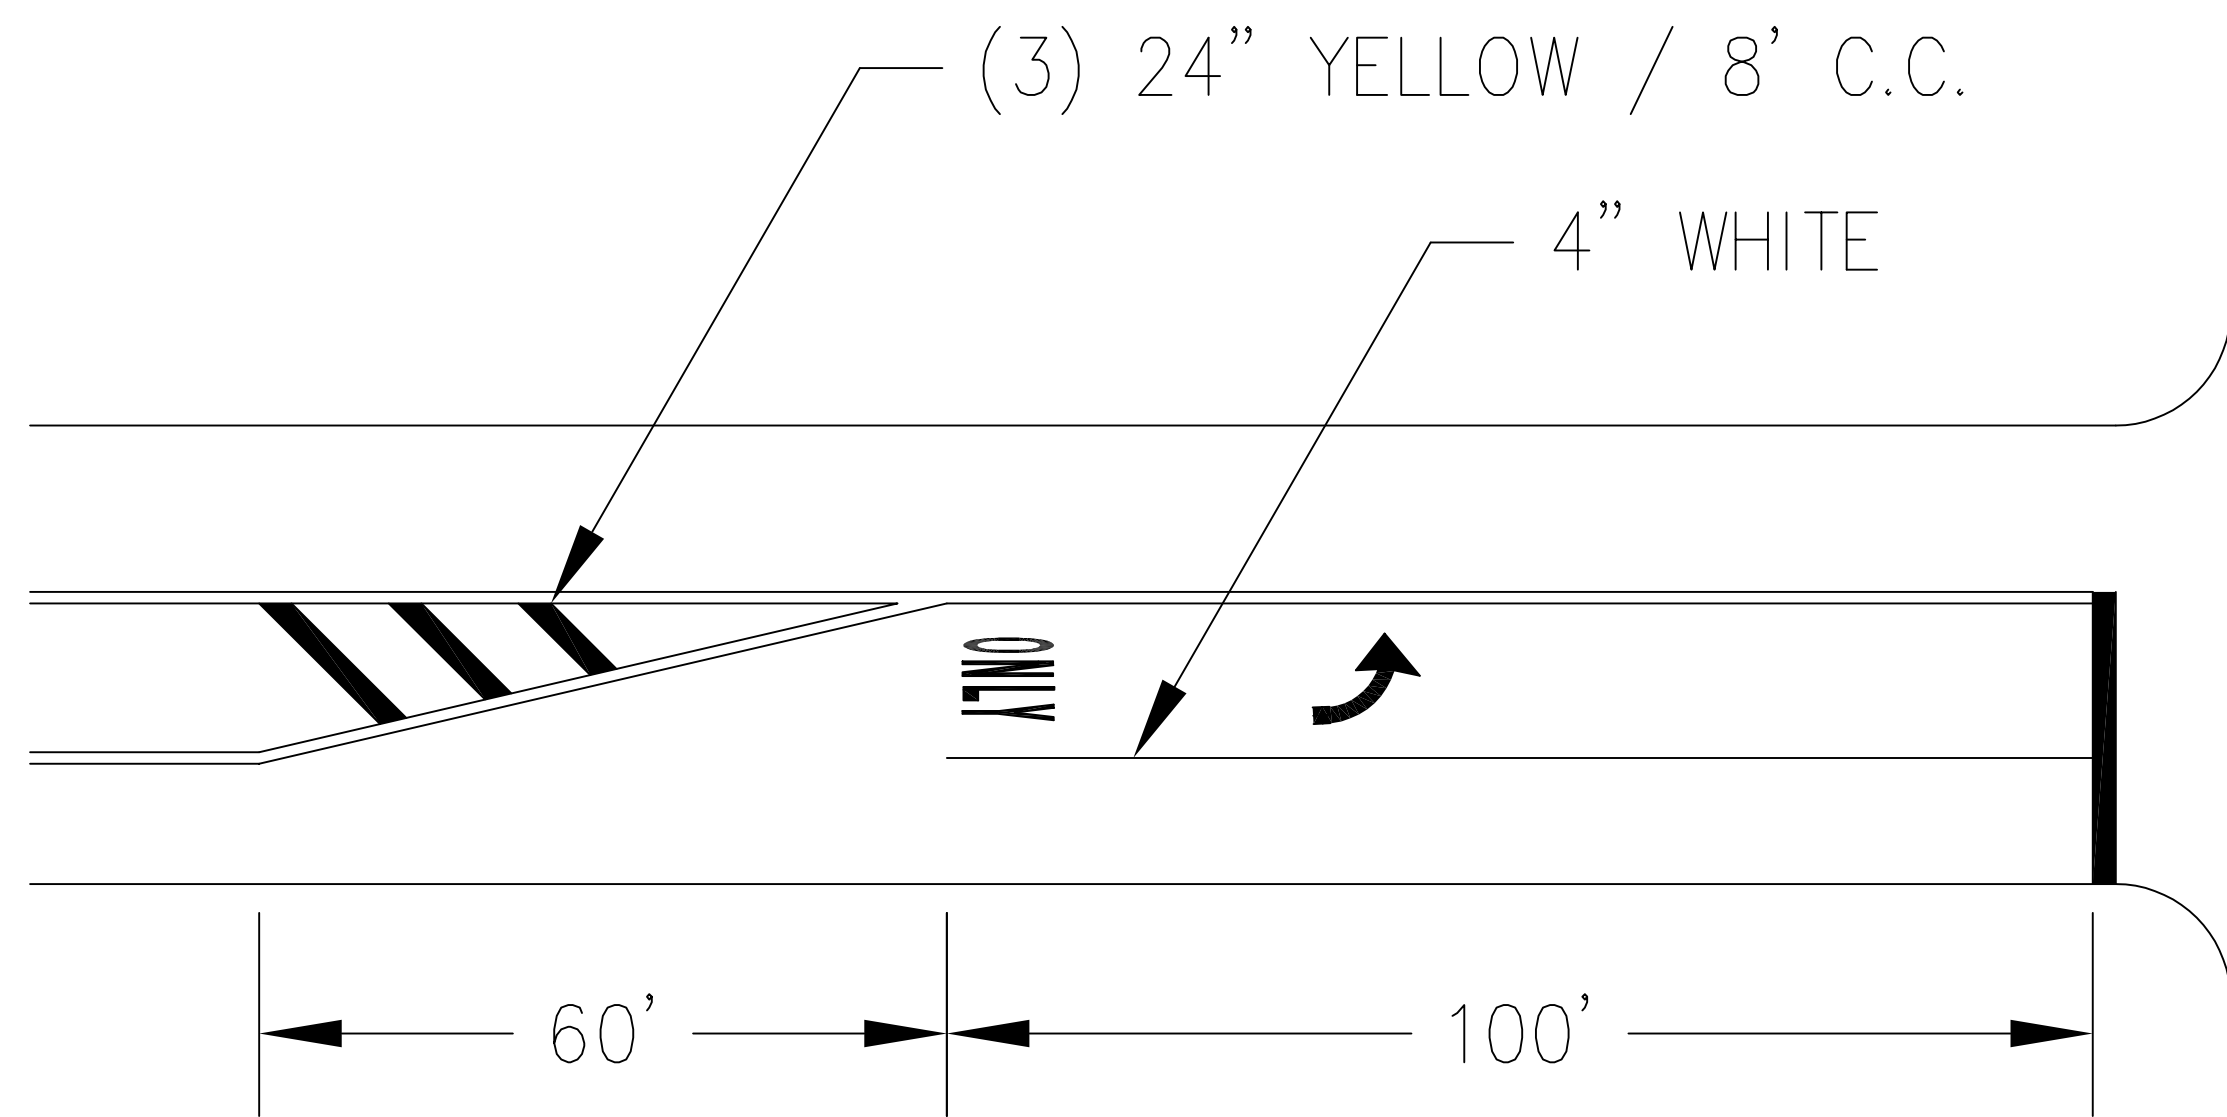

CITY OF PHILADELPHIA
DEPARTMENT OF STREETS

BIKE LEGEND

DATE	11/05/14	SHEET 1 OF 1
REVISED	3/06/15	
APPROVED: V.L.F.		

DRAWING NO.
PM0103

Turning Lane

Through Turning Lane Transition

LEFT TURN LANE LEGEND DETAIL
NOT TO SCALE

CITY OF PHILADELPHIA
DEPARTMENT OF STREETS

TURN LEGEND PLACEMENT

DATE	11/05/14	SHEET 1 OF 1	DRAWING NO.
REVISED	3/06/15	09/26/16	PM0105
APPROVED:	V.L.F.		

CITY OF PHILADELPHIA DEPARTMENT OF STREETS			
BUS ZONE AND LEGEND DETAIL			
DATE	11/05/14	SHEET 1 OF 1	DRAWING NO.
REVISED	3/06/15		PM0106
APPROVED:	V.L.F.		