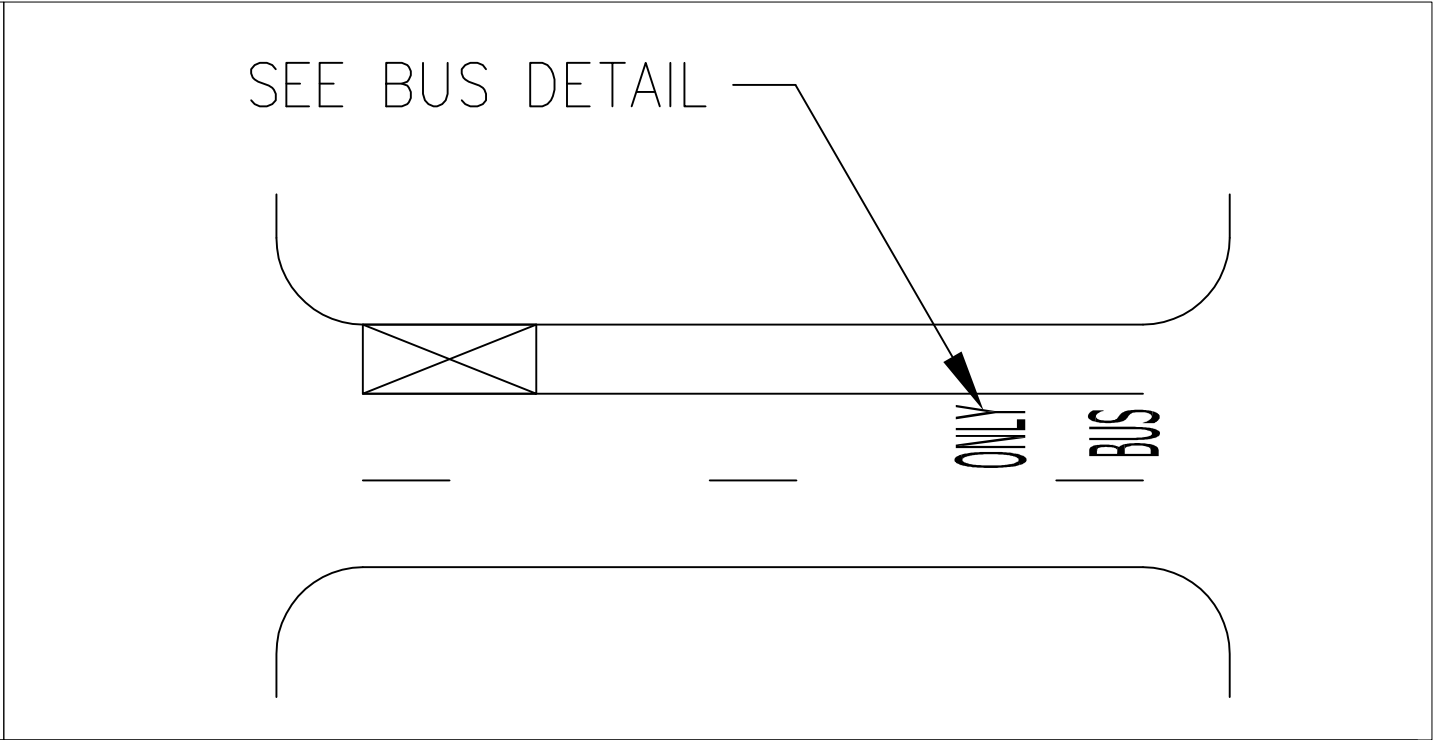

CITY OF PHILADELPHIA
DEPARTMENT OF STREETS

BIKE LEGEND

DATE	11/05/14	SHEET 1 OF 1
REVISED	3/06/15	
APPROVED: V.L.F.		

DRAWING NO.
PM0103

Turning Lane

Through Turning Lane Transition

LEFT TURN LANE LEGEND DETAIL
NOT TO SCALE

CITY OF PHILADELPHIA
DEPARTMENT OF STREETS

TURN LEGEND PLACEMENT

DATE	11/05/14	SHEET 1 OF 1	DRAWING NO.
REVISED	3/06/15	09/26/16	PM0105
APPROVED:	V.L.F.		

CITY OF PHILADELPHIA DEPARTMENT OF STREETS			
BUS ZONE AND LEGEND DETAIL			
DATE	11/05/14	SHEET 1 OF 1	DRAWING NO.
REVISED	3/06/15		PM0106
APPROVED:	V.L.F.		