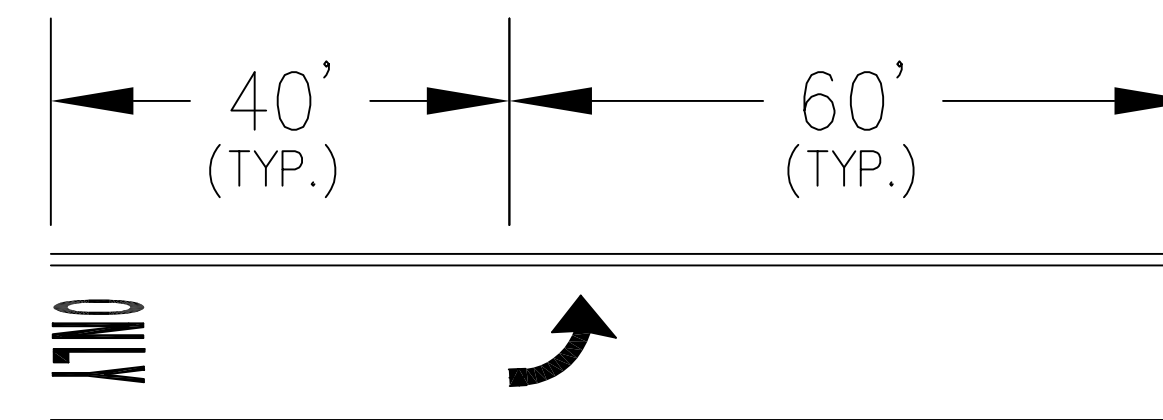

CITY OF PHILADELPHIA
DEPARTMENT OF STREETS

BIKE LEGEND

DATE	11/05/14	SHEET 1 OF 1
REVISED	3/06/15	
APPROVED: V.L.F.		

DRAWING NO.
PM0103

Turning Lane

Through Turning Lane Transition

LEFT TURN LANE LEGEND DETAIL
NOT TO SCALE