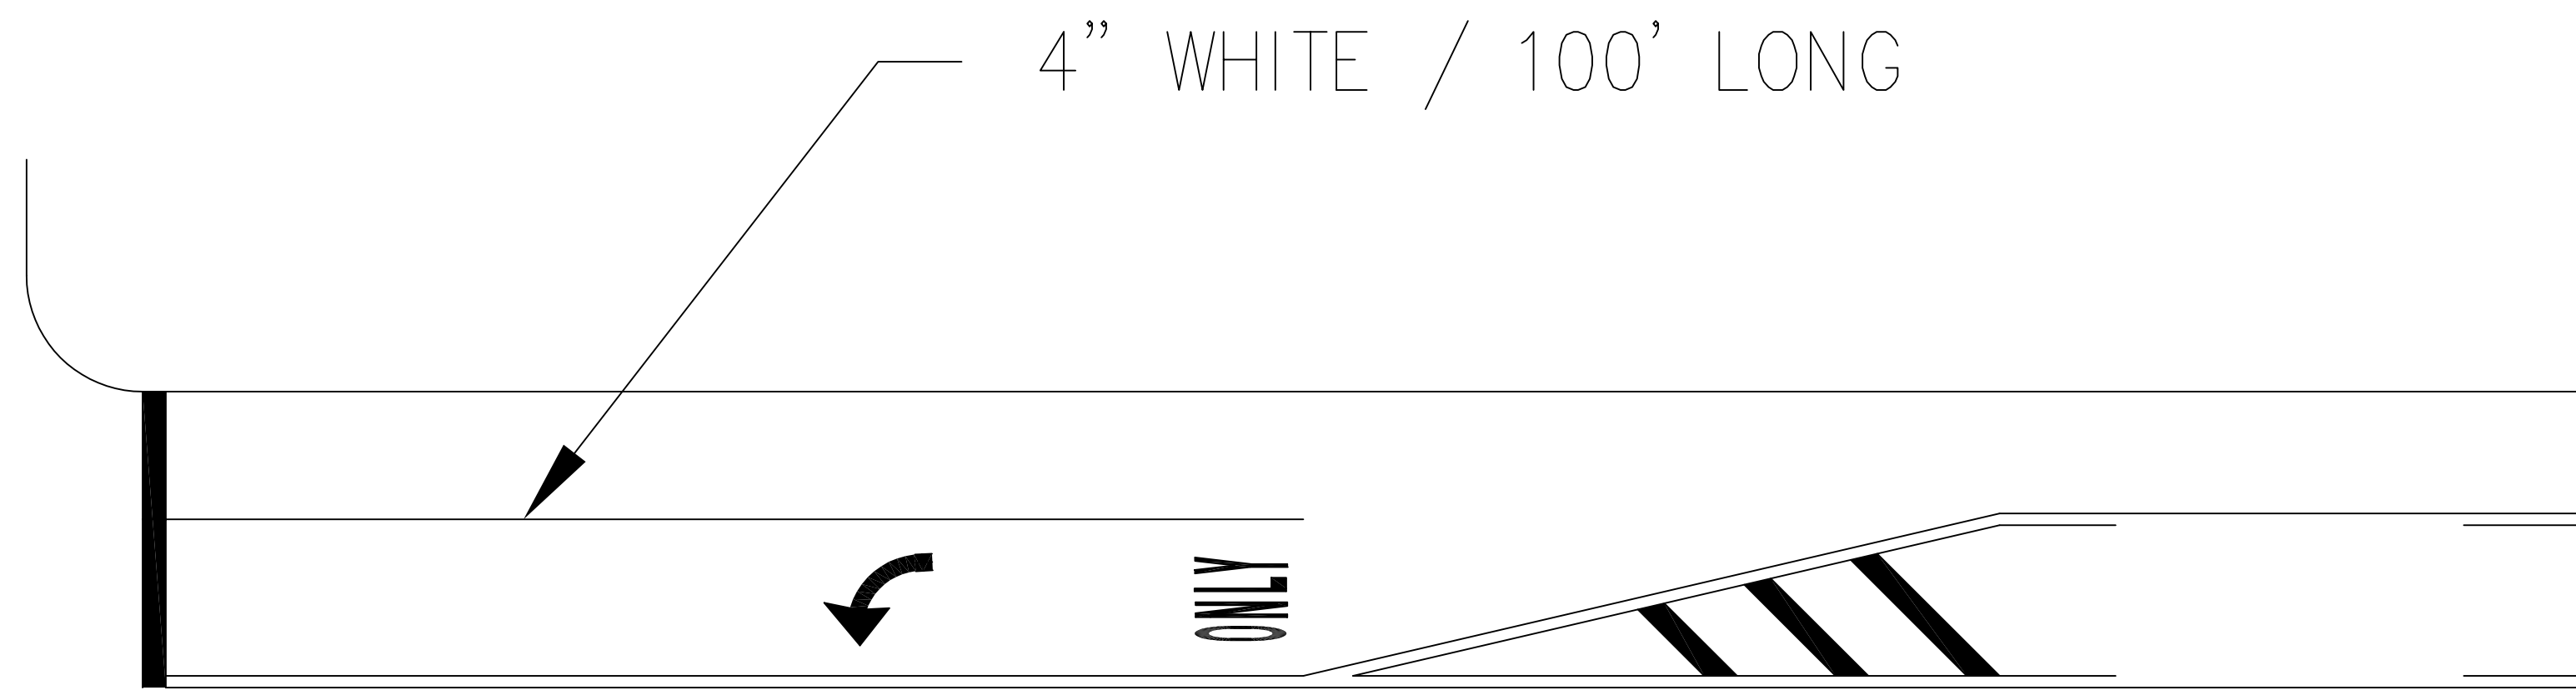

CITY OF PHILADELPHIA
DEPARTMENT OF STREETS

BIKE LEGEND

DATE	11/05/14	SHEET 1 OF 1
REVISED	3/06/15	
APPROVED: V.L.F.		

DRAWING NO.
PM0103

Turning Lane

Through Turning Lane Transition

LEFT TURN LANE LEGEND DETAIL
NOT TO SCALE

CITY OF PHILADELPHIA
DEPARTMENT OF STREETS

TURN LEGEND PLACEMENT

DATE	11/05/14	SHEET 1 OF 1	DRAWING NO.
REVISED	3/06/15	09/26/16	PM0105
APPROVED:	V.L.F.		

CITY OF PHILADELPHIA DEPARTMENT OF STREETS			
BUS ZONE AND LEGEND DETAIL			
DATE	11/05/14	SHEET 1 OF 1	DRAWING NO.
REVISED	3/06/15		PM0106
APPROVED:	V.L.F.		