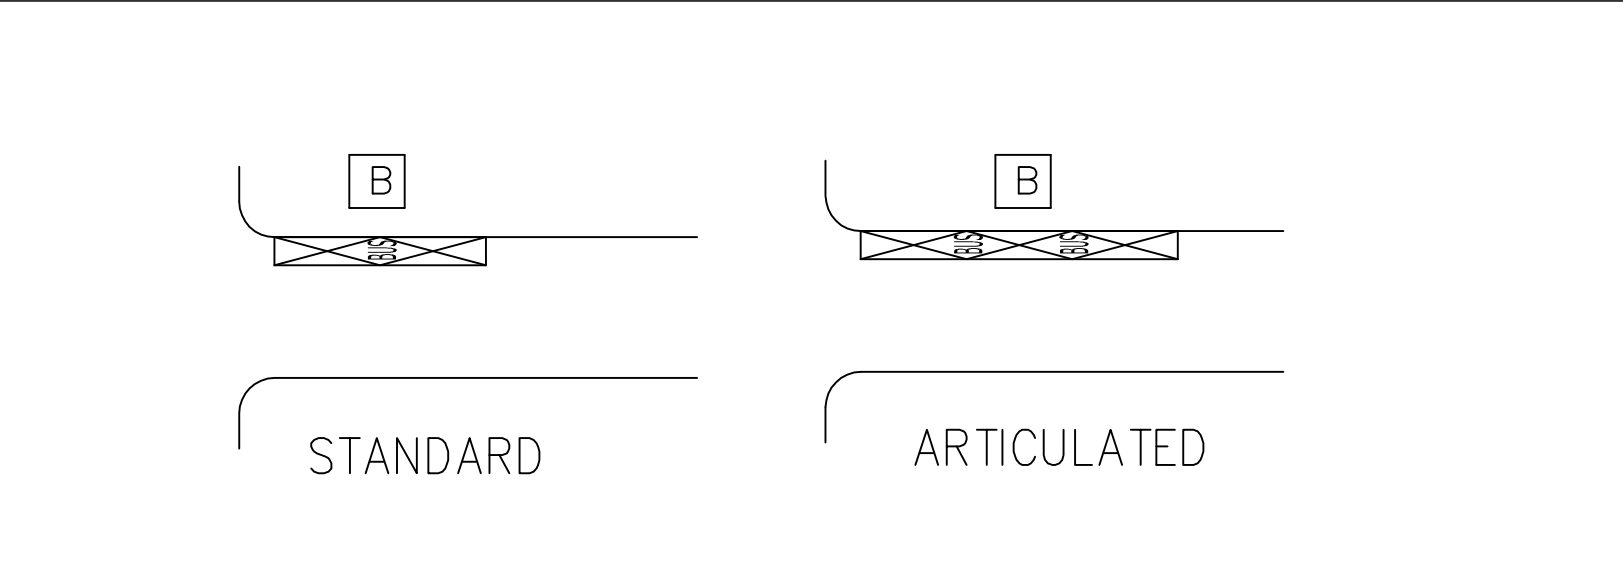

CITY OF PHILADELPHIA
DEPARTMENT OF STREETS

BIKE LEGEND

DATE	11/05/14	SHEET 1 OF 1
REVISED	3/06/15	
APPROVED: V.L.F.		

DRAWING NO.
PM0103

Turning Lane

Through Turning Lane Transition

LEFT TURN LANE LEGEND DETAIL
NOT TO SCALE

CITY OF PHILADELPHIA
DEPARTMENT OF STREETS

TURN LEGEND PLACEMENT

DATE	11/05/14	SHEET 1 OF 1	DRAWING NO.
REVISED	3/06/15	09/26/16	PM0105
APPROVED:	V.L.F.		

CITY OF PHILADELPHIA DEPARTMENT OF STREETS			
BUS ZONE AND LEGEND DETAIL			
DATE	11/05/14	SHEET 1 OF 1	DRAWING NO.
REVISED	3/06/15		PM0106
APPROVED:	V.L.F.		