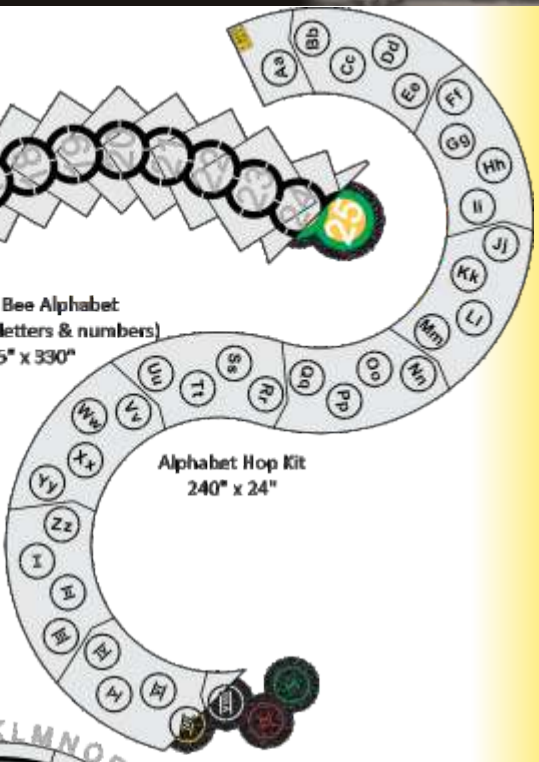

MDOT Michigan Bike Lane Arrow
26" x 72"

PLAYGROUND STENCILS

Hopscotch
86" x 24"
100" x 30"
128" x 36"

Hopscotch Kit
90" x 24"

9 ft Hopscotch Kit
108" x 40"

Dragon Hopscotch
300" x 120"

Spiral Hopscotch
88" x 96"

78" Turtle Hopscotch Kit
78" x 69"

PLAYGROUND STENCILS

Painted Numbers
(use with 6" numbers)
47" x 274"

Kite Hopscotch
238" x 96"

Painted Bee Alphabet
(use with 6" letters & numbers)
245" x 330"

Alphabet Hop Kit
240" x 24"

Painted Snail
(use with 6" numbers)
56" x 83"

Caterpillar Hopscotch
344" x 149"

Eagle Hop Full Set
347" x 373"

Shape Alphabet
(use with 6" letters)
151" x 180"

PLAYGROUND STENCILS

mirror me

Mirror Me
67" x 94"