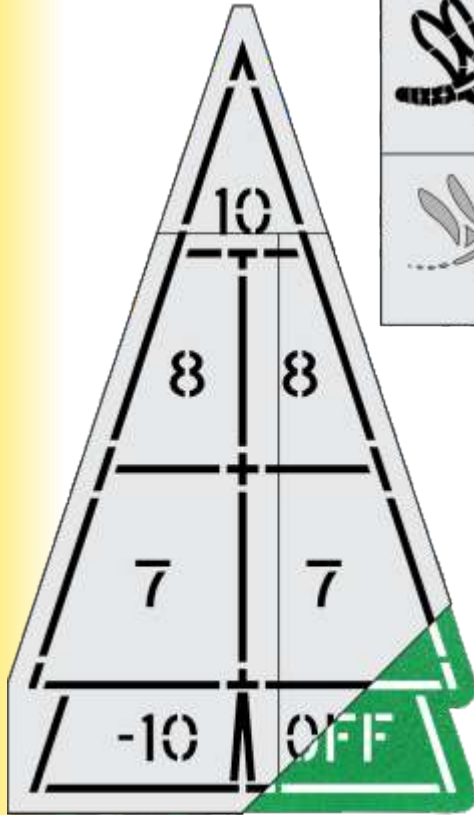

PLAYGROUND STENCILS

Shuffleboard
126" x 72"