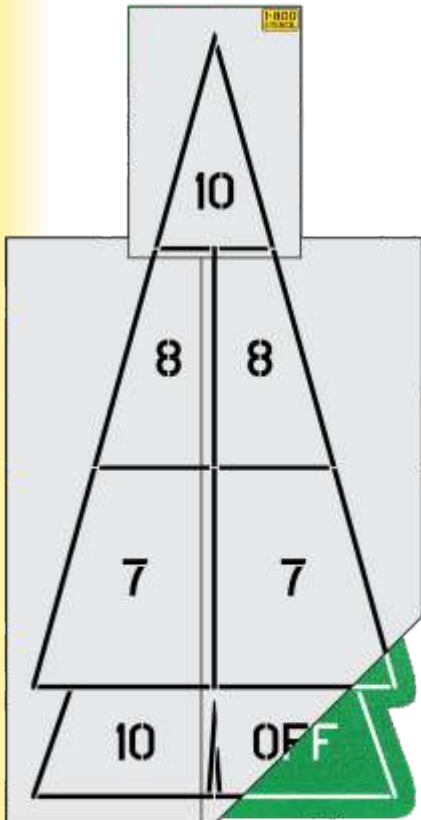

Train
51" x 300"

Shop online @ www.1800stencil.com, Amazon.com, or at your local retailer

1-800
STENCIL

PLAYGROUND STENCILS

Shuffleboard
126" x 72"

Animal Stencils
38" x 36" - 38" x 59"

Shape Finder
76" x 87"