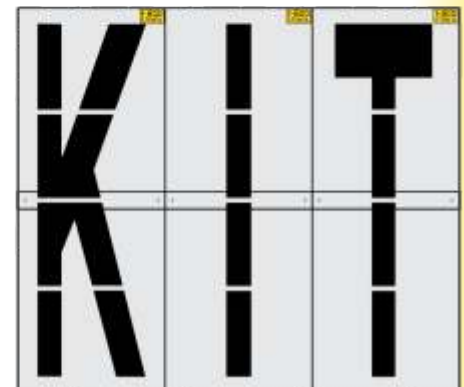

10 ft Shuffleboard Kit
120" x 72"

JUMP
17" x 72"

Playground Shapes
72" x 114" - 36" x 36"

AIRPORT STENCILS

Airport Stencils			
Stencil	108 in	120 in	144 in
A	108" x 31"	120" x 34"	144" x 41"
B	108" x 29"	120" x 33"	144" x 39"
C	108" x 30"	120" x 33"	144" x 40"
D	108" x 30"	120" x 33"	144" x 40"
E	108" x 31"	120" x 34"	144" x 41"
F	108" x 31"	120" x 34"	144" x 41"
G	108" x 30"	120" x 34"	144" x 41"
H	108" x 31"	120" x 34"	144" x 41"
I	108" x 7"	120" x 8"	144" x 10"
J	108" x 28"	120" x 32"	144" x 38"
K	108" x 32"	120" x 36"	144" x 43"
L	108" x 31"	120" x 34"	144" x 41"
M	108" x 35"	120" x 39"	144" x 42"
N	108" x 32"	120" x 35"	144" x 42"
O	108" x 31"	120" x 34"	144" x 41"
P	108" x 32"	120" x 35"	144" x 42"
Q	112" x 33"	120" x 36"	144" x 43"
R	108" x 31"	120" x 34"	144" x 41"
S	108" x 31"	120" x 34"	144" x 41"
T	108" x 29"	120" x 32"	144" x 38"
U	108" x 34"	120" x 37"	144" x 45"
V	108" x 37"	120" x 41"	144" x 49"
W	108" x 41"	120" x 44"	144" x 53"
X	108" x 31"	120" x 34"	144" x 41"
Y	108" x 38"	120" x 42"	144" x 51"
Z	108" x 30"	120" x 33"	144" x 40"
0	108" x 31"	120" x 34"	144" x 41"
1	108" x 11"	120" x 12"	144" x 15"
2	108" x 30"	120" x 33"	144" x 40"
3	108" x 30"	120" x 33"	144" x 39"
4	108" x 32"	120" x 36"	144" x 43"
5	108" x 30"	120" x 33"	144" x 40"
6	108" x 29"	120" x 33"	144" x 39"
7	108" x 29"	120" x 33"	144" x 39"
8	108" x 29"	120" x 33"	144" x 39"
9	108" x 29"	120" x 33"	144" x 39"
Dash	20" x 16"	22" x 18"	21" x 27"
Comma	32" x 10"	36" x 11"	42" x 13"
Arrow	55" x 19"	61" x 21"	73" x 26"
Kit	108" x 31"	120" x 35"	144" x 41"

The Airport Kit Includes: One (1) each Letters A-Z, Numbers 0-9, Dash, Slash, and Arrow

MATERIALS

1/8" (.125") LDPE - PRO-Grade, our most common material, typically can be used thousands of times, and with proper care, they can last for many years. Lays Flat, and heavy enough to stay put while spraying up to 3000psi.