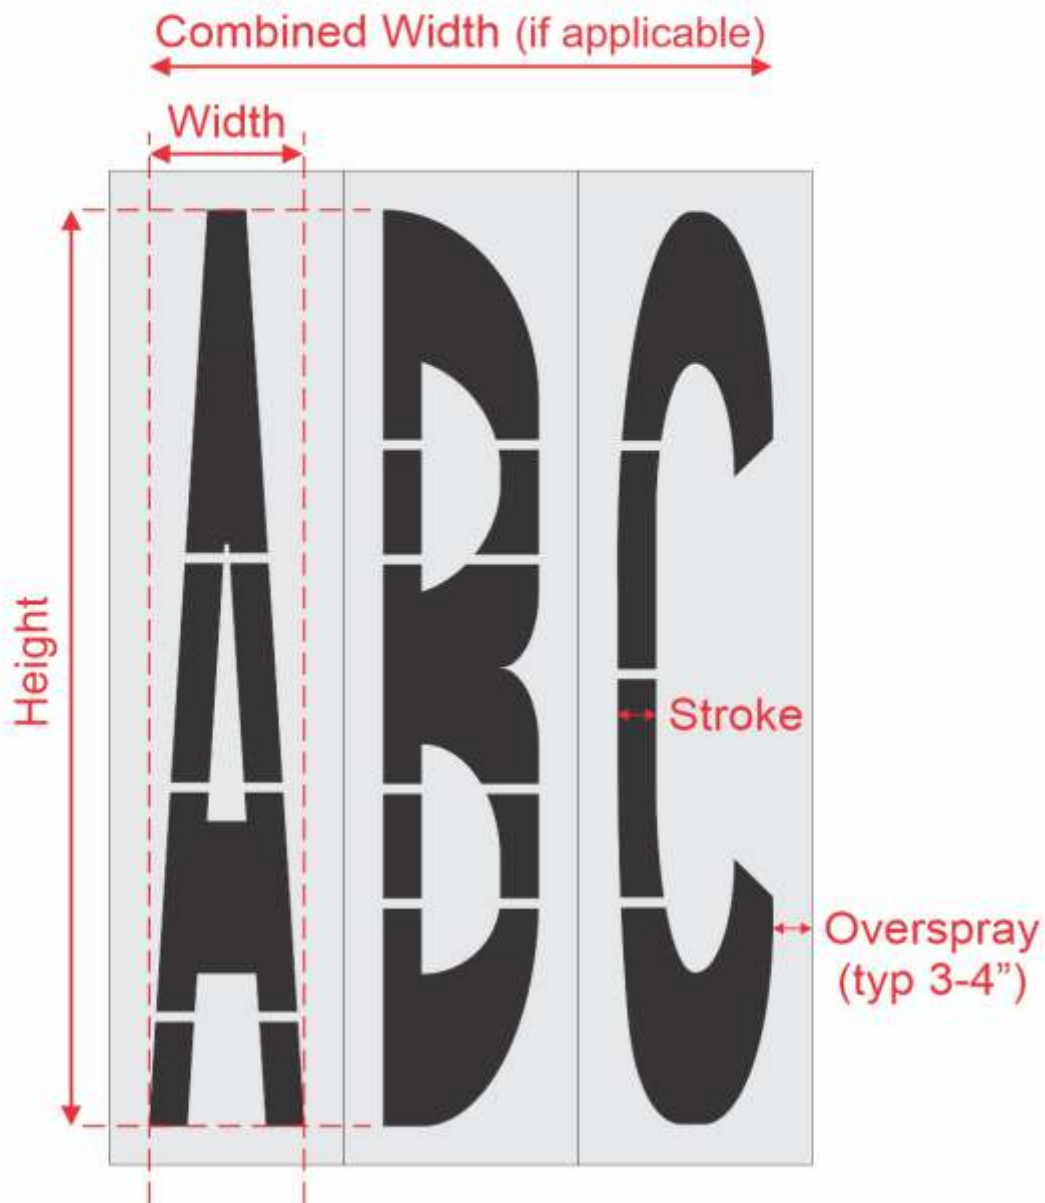

Please indicate multi-line or single line preference for multi-word stencils, and if a special overspray width is desired.