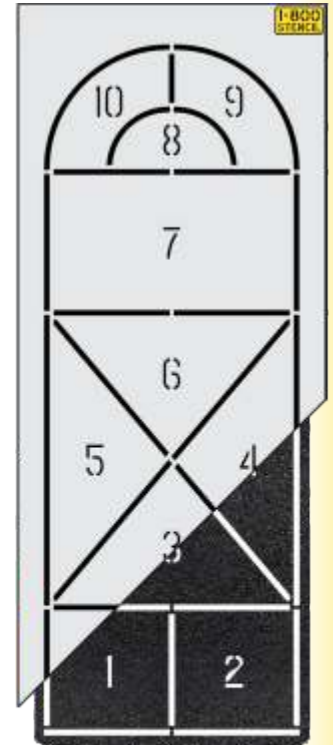

MDOT Michigan Bike Lane Arrow
26" x 72"

PLAYGROUND STENCILS

Hopscotch
86" x 24"
100" x 30"
128" x 36"

Hopscotch Kit
90" x 24"

9 ft Hopscotch Kit
108" x 40"

Dragon Hopscotch
300" x 120"

Spiral Hopscotch
88" x 96"