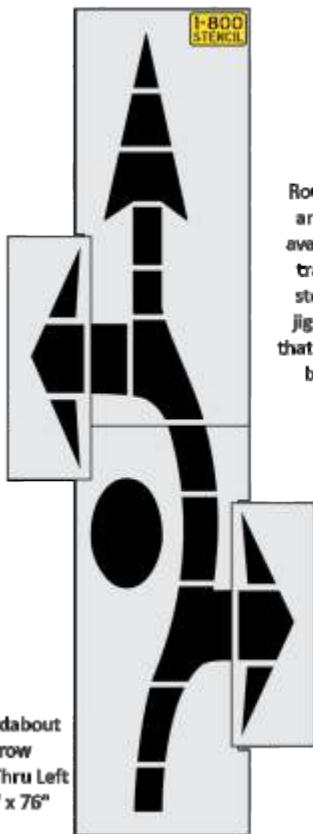

Roundabout
Arrow
Right Thru Left
224" x 76"

Roundabout
arrows are
available in a
traditional
stencil or a
jigsaw style
that eliminates
bridging.