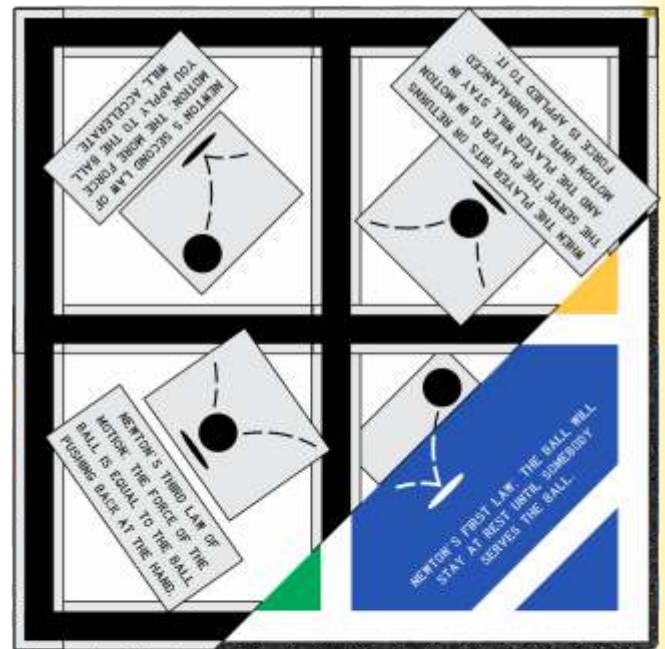

Painted Snail
(use with 6" numbers)
56" x 83"

Caterpillar Hopscotch
344" x 149"

Eagle Hop Full Set
347" x 373"

Shape Alphabet
(use with 6" letters)
151" x 180"

PLAYGROUND STENCILS

mirror me

Mirror Me
67" x 94"