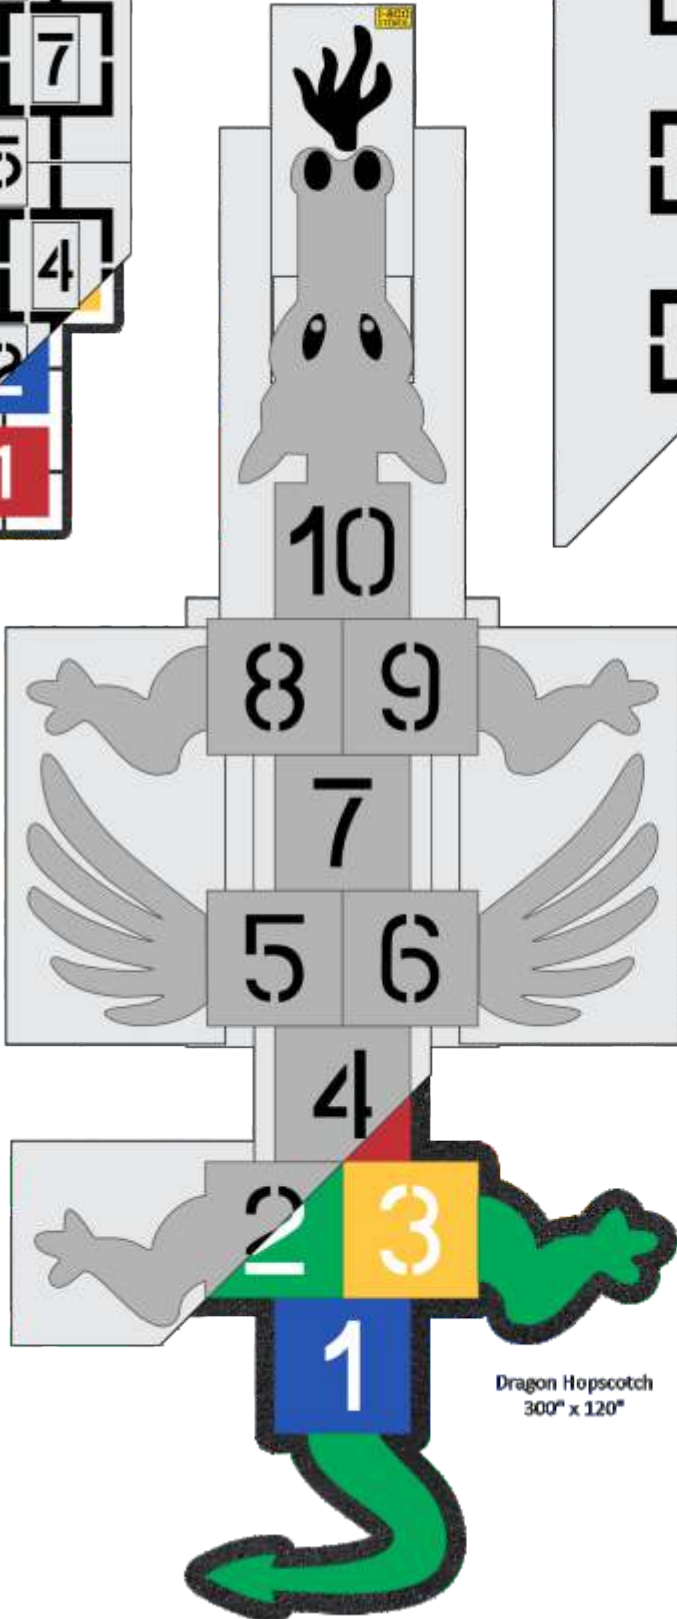

MDOT Michigan Bike Lane Arrow
26" x 72"

PLAYGROUND STENCILS

Hopscotch
86" x 24"
100" x 30"
128" x 36"

Hopscotch Kit
90" x 24"

9 ft Hopscotch Kit
108" x 40"

Dragon Hopscotch
300" x 120"

Spiral Hopscotch
88" x 96"