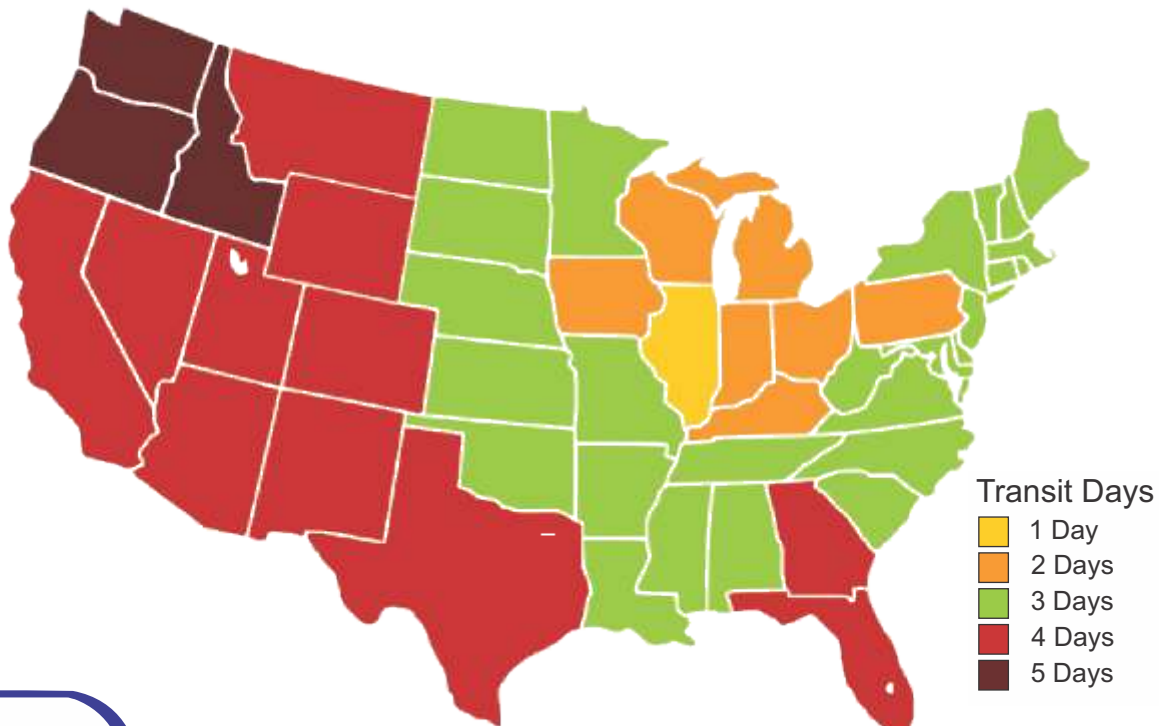

FREE GROUND SHIPPING TIME IN TRANSIT MAP

RAE is a family owned and operated company (certified WBE/DBE) located in the Chicago area with distributors and shipping worldwide. Since 1976 RAE has set the standard for providing the industry with the highest quality Marking Paints & Equipment for Pavement Maintenance Companies. Our staff of knowledgeable and technical sales people will help you find everything you need for the Pavement Marking and paint finishing industry. From Industrial OEM Paints & Coatings, to fluid handling pumps and sprayers, to truck-mounted highway striper. Look to RAE for all your marking and paint finishing needs.

Contact us: Phone 1-800-STENCIL (783-6245), Email support@1800stencil.com