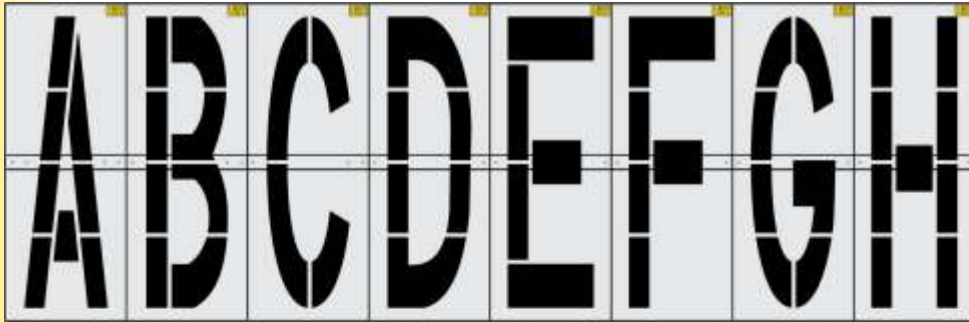

10 ft Shuffleboard Kit
120" x 72"

JUMP
17" x 72"

Playground Shapes
72" x 114" - 36" x 36"

AIRPORT STENCILS

Airport Stencils			
Stencil	108 in	120 in	144 in
A	108" x 31"	120" x 34"	144" x 41"
B	108" x 29"	120" x 33"	144" x 39"
C	108" x 30"	120" x 33"	144" x 40"
D	108" x 30"	120" x 33"	144" x 40"
E	108" x 31"	120" x 34"	144" x 41"
F	108" x 31"	120" x 34"	144" x 41"
G	108" x 30"	120" x 34"	144" x 41"
H	108" x 31"	120" x 34"	144" x 41"
I	108" x 7"	120" x 8"	144" x 10"
J	108" x 28"	120" x 32"	144" x 38"
K	108" x 32"	120" x 36"	144" x 43"
L	108" x 31"	120" x 34"	144" x 41"
M	108" x 35"	120" x 39"	144" x 42"
N	108" x 32"	120" x 35"	144" x 42"
O	108" x 31"	120" x 34"	144" x 41"
P	108" x 32"	120" x 35"	144" x 42"
Q	112" x 33"	120" x 36"	144" x 43"
R	108" x 31"	120" x 34"	144" x 41"
S	108" x 31"	120" x 34"	144" x 41"
T	108" x 29"	120" x 32"	144" x 38"
U	108" x 34"	120" x 37"	144" x 45"
V	108" x 37"	120" x 41"	144" x 49"
W	108" x 41"	120" x 44"	144" x 53"
X	108" x 31"	120" x 34"	144" x 41"
Y	108" x 38"	120" x 42"	144" x 51"
Z	108" x 30"	120" x 33"	144" x 40"
0	108" x 31"	120" x 34"	144" x 41"
1	108" x 11"	120" x 12"	144" x 15"
2	108" x 30"	120" x 33"	144" x 40"
3	108" x 30"	120" x 33"	144" x 39"
4	108" x 32"	120" x 36"	144" x 43"
5	108" x 30"	120" x 33"	144" x 40"
6	108" x 29"	120" x 33"	144" x 39"
7	108" x 29"	120" x 33"	144" x 39"
8	108" x 29"	120" x 33"	144" x 39"
9	108" x 29"	120" x 33"	144" x 39"
Dash	20" x 16"	22" x 18"	21" x 27"
Comma	32" x 10"	36" x 11"	42" x 13"
Arrow	55" x 19"	61" x 21"	73" x 26"
Kit	108" x 31"	120" x 35"	144" x 41"