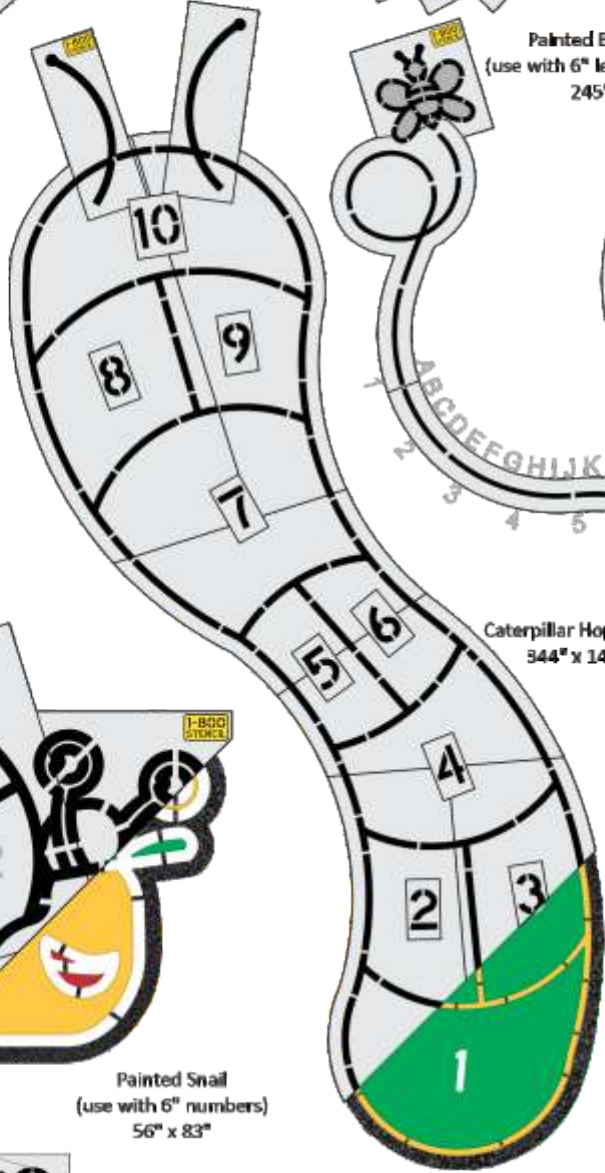

MDOT Michigan Bike Lane Arrow
26" x 72"

PLAYGROUND STENCILS

Hopscotch
86" x 24"
100" x 30"
128" x 36"

Hopscotch Kit
90" x 24"

9 ft Hopscotch Kit
108" x 40"

Dragon Hopscotch
300" x 120"

Spiral Hopscotch
88" x 96"

78" Turtle Hopscotch Kit
78" x 69"

PLAYGROUND STENCILS

Painted Numbers
(use with 6" numbers)
47" x 274"

Kite Hopscotch
238" x 96"

Painted Bee Alphabet
(use with 6" letters & numbers)
245" x 330"

Alphabet Hop Kit
240" x 24"