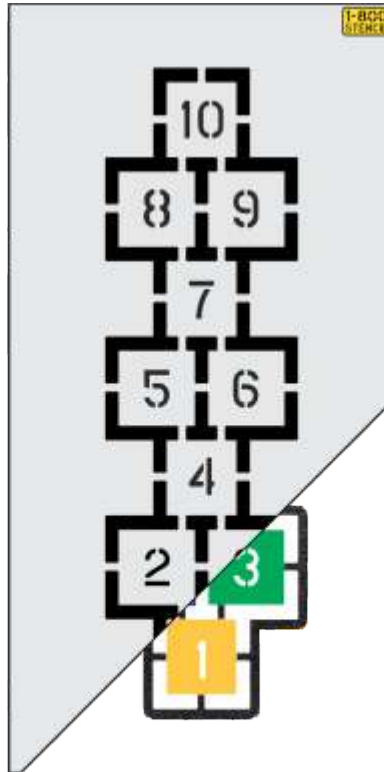

Hopscotch Kit
90" x 24"